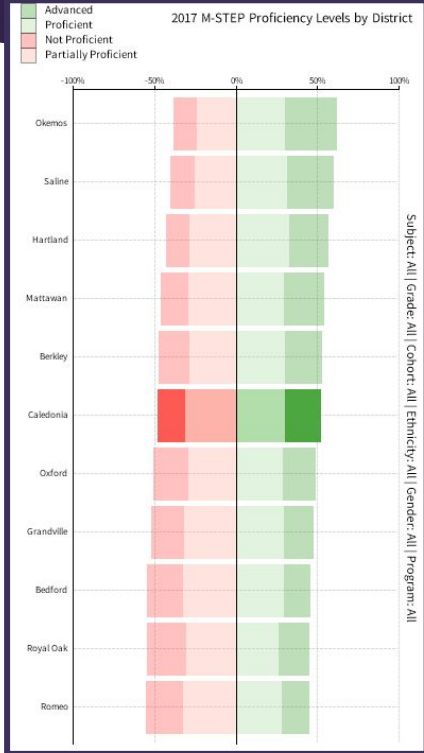

Caledonia and Like Demographic Peers M-STEP % Proficient Grades 3-8

6