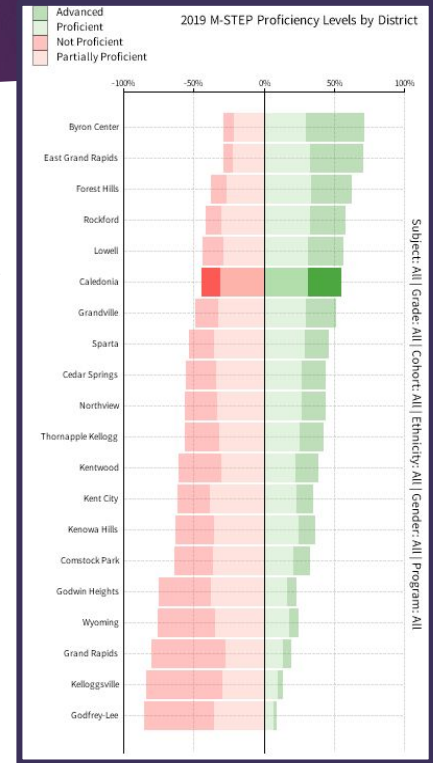

## M-STEP % Proficient Grades 3-8

6

2017

7

2018

6

2019

# Caledonia and Like Demographic Peers