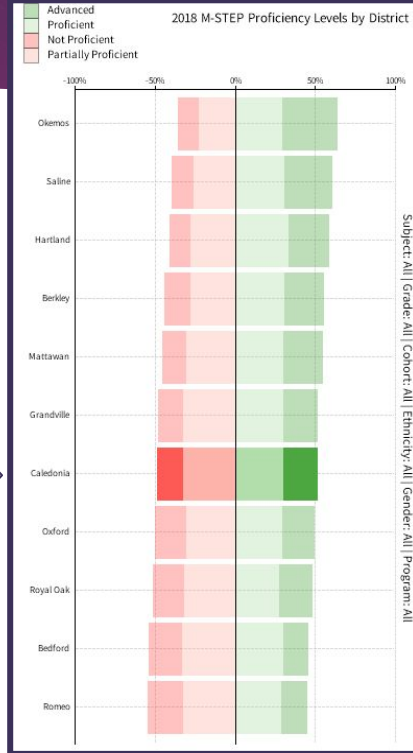

# Comparable Districts

## Like Demographic Peers

(Similar Student Count and Free/Reduced Lunch Percentage)

- Bedford
- Berkley
- Grandville
- Hartland
- Mattawan
- Okemos
- Oxford
- Romeo
- Royal Oak
- Saline

## Kent ISD Peers

- Byron Center
- Cedar Springs
- Comstock Park
- East Grand Rapids
- Forest Hills
- Godfrey Lee
- Godwin Heights
- Grand Rapids
- Grandville
- Kelloggsville
- Kentwood
- Lowell
- Northview
- Rockford
- Sparta
- Thornapple Kellogg
- Wyoming

# Caledonia and Like Demographic Peers M-STEP % Proficient Grades 3-8

6

2017

7

2018

4

2019