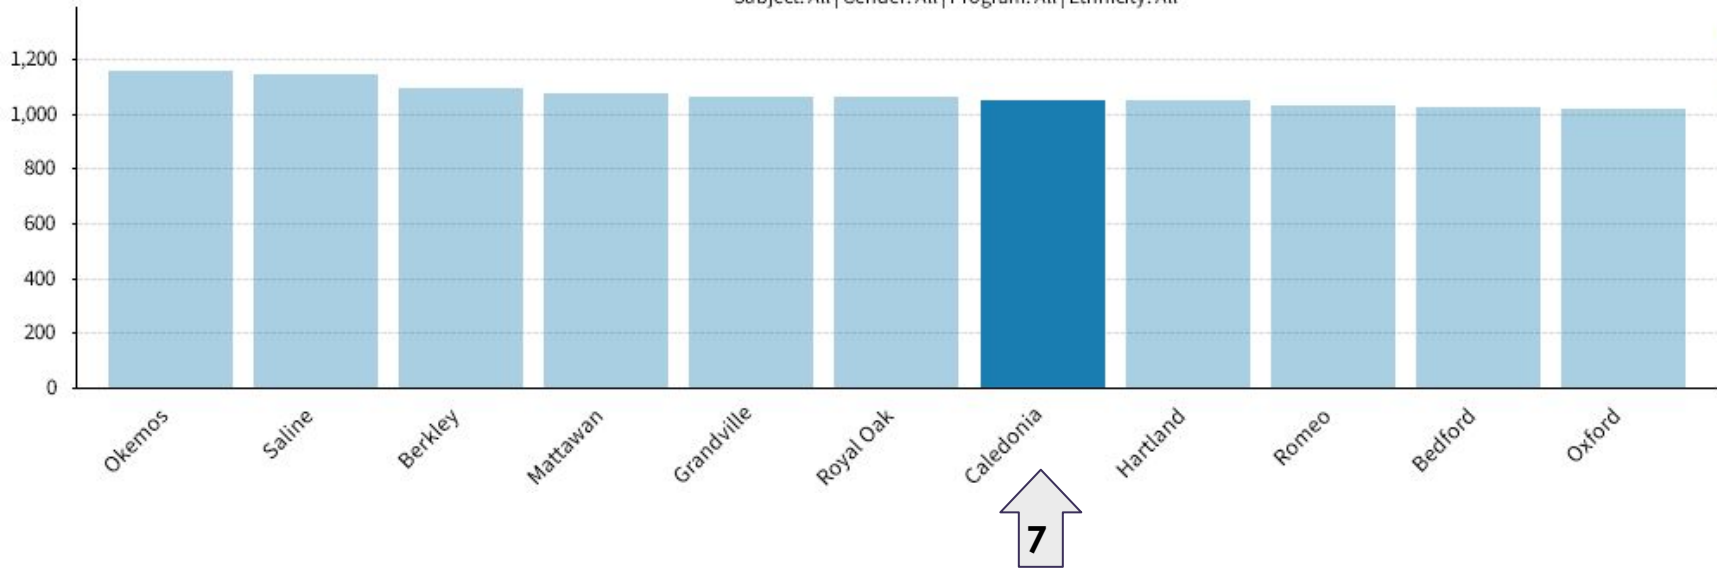

Caledonia and Like Demographic Peers

2019 SAT

2019 SAT Average Score by District
Subject: All | Gender: All | Program: All | Ethnicity: All