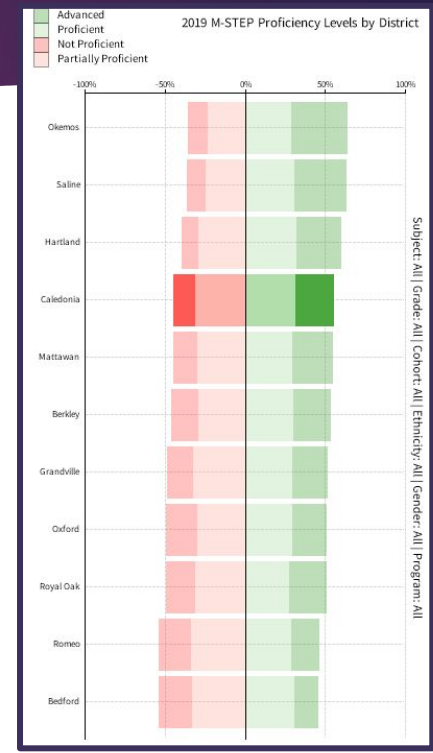

## Like Demographic Peers

(Similar Student Count and Free/Reduced Lunch Percentage)

- Bedford
- Berkley
- Grandville
- Hartland
- Mattawan
- Okemos
- Oxford
- Romeo
- Royal Oak
- Saline

# Caledonia and Like Demographic Peers M-STEP % Proficient Grades 3-8

6

2017

7

2018

4

2019