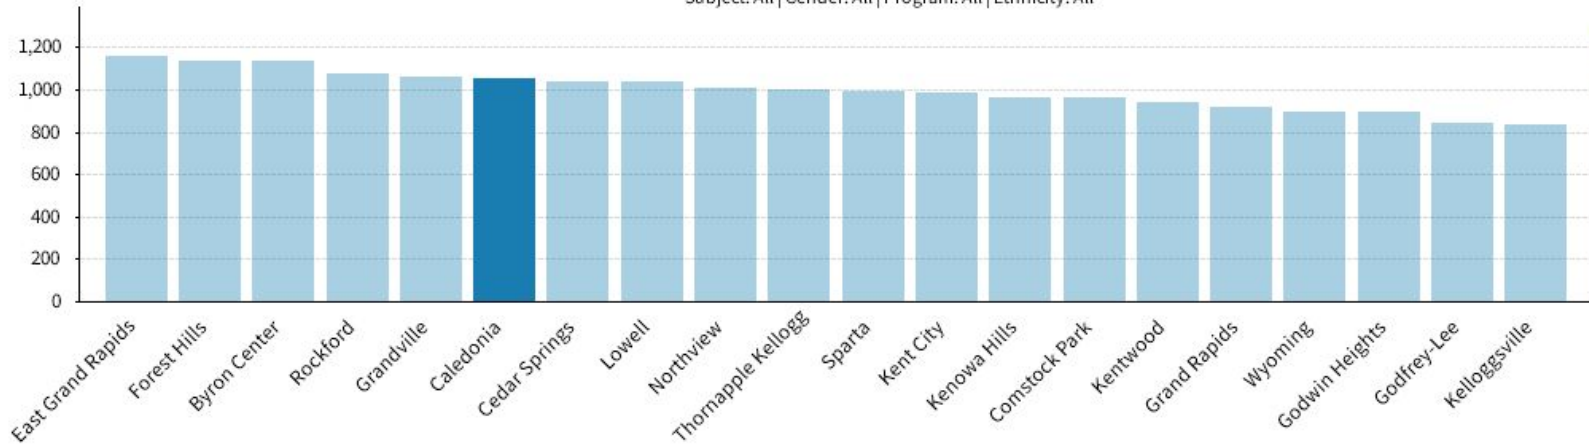

Caledonia and Kent ISD Peers

2019 SAT

2019 SAT Average Score by District
Subject: All | Gender: All | Program: All | Ethnicity: All