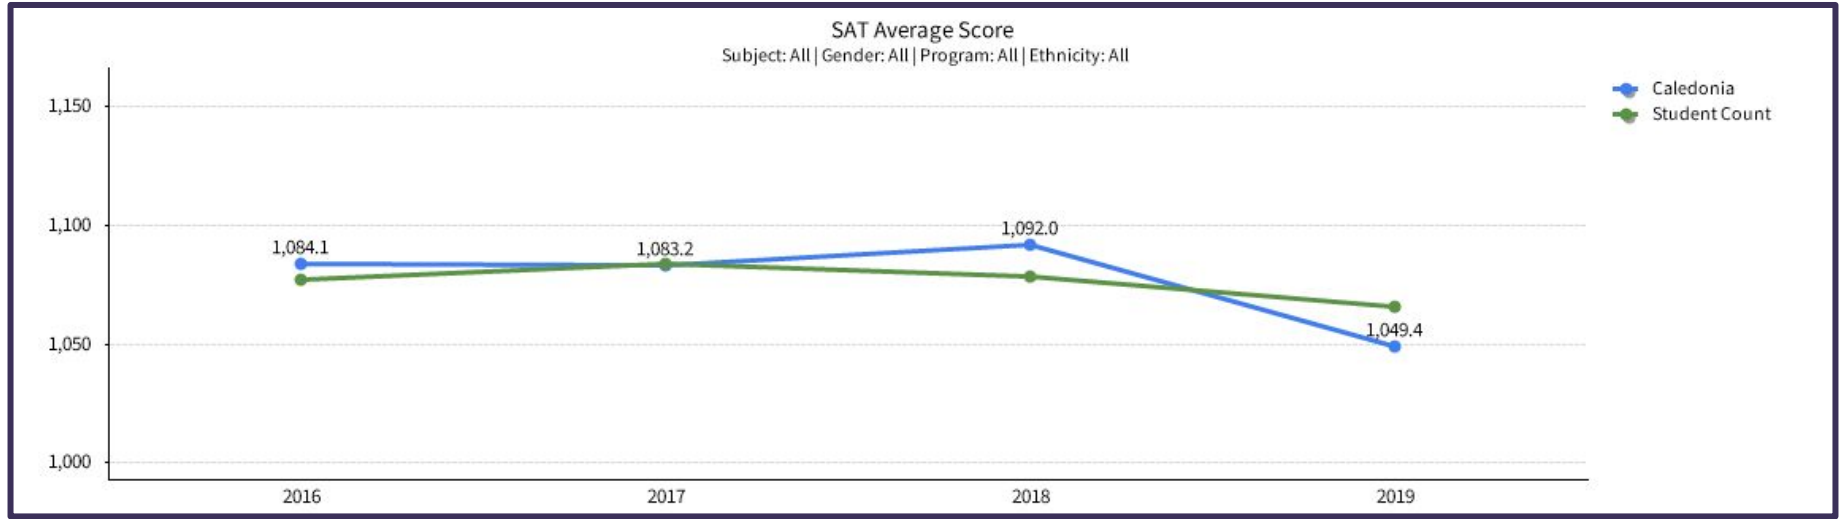

Caledonia and Like Demographic Peers 2016-2019 SAT Trend