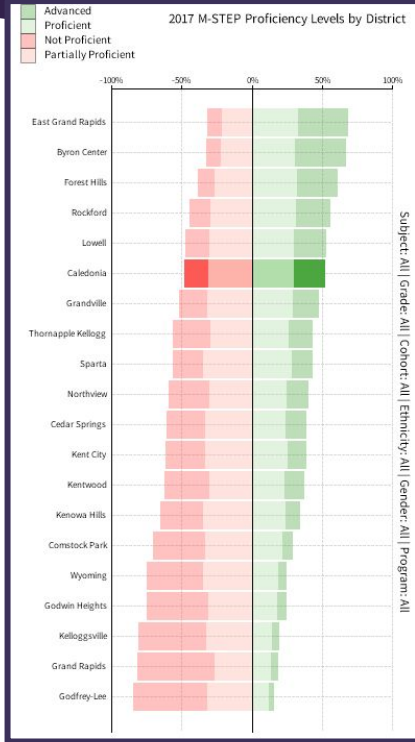

Caledonia and Kent ISD Peers

M-STEP % Proficient Grades 3-8

6